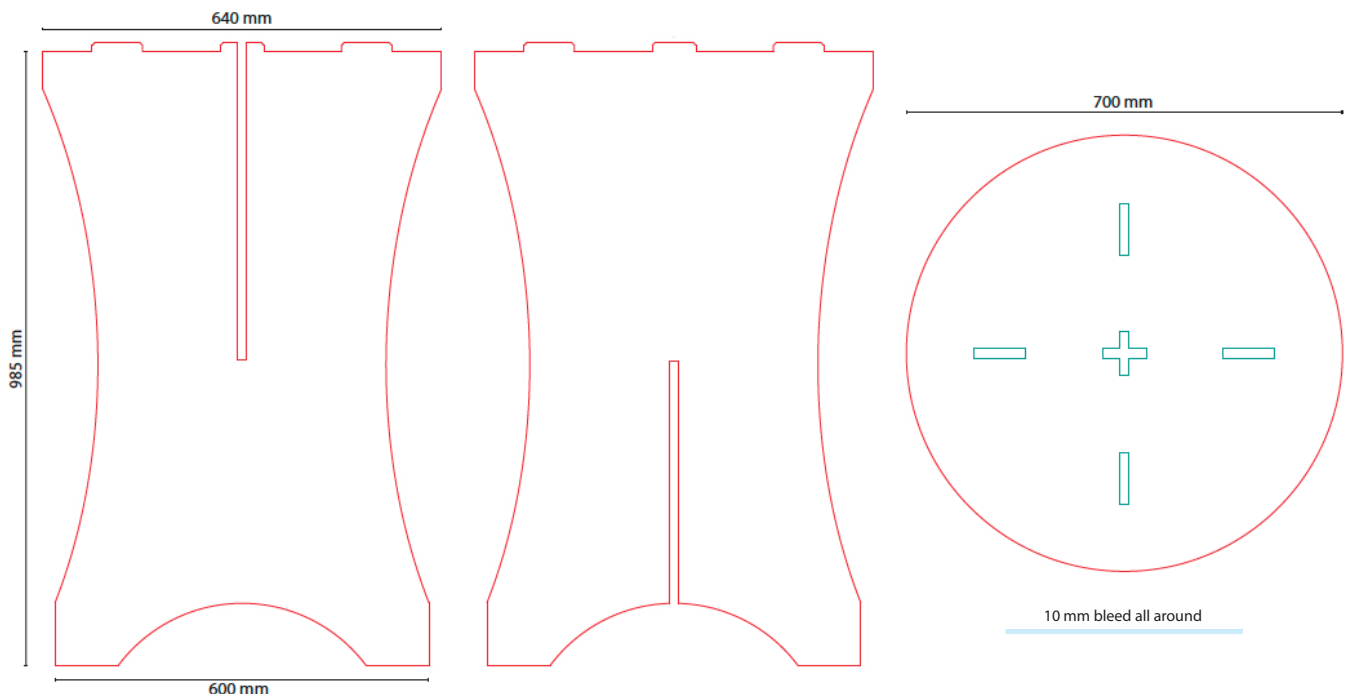

Layout template

If you have any questions or comments, please feel free to contact us.