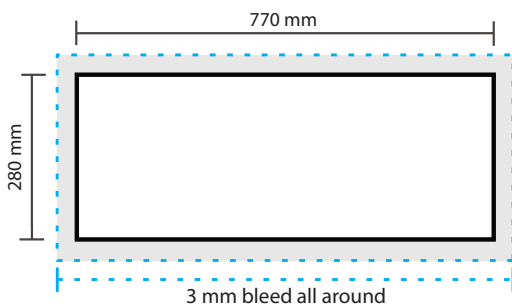

DELIVERY SPECIFICATIONS

Counter Promotie Deluxe

Layout

Document size:

Visual counter: 1810 x 900 mm (WxH)

Top board: 770 x 280 mm (WxH)

Layout size

Provide 3 mm bleed all around on which you let the image continue. This will prevent any visible white edge on the panels of your folding wall (see layout pattern).

Delivery specification:

Between 100 and 300 DPI

CMYK color profile: Europe ISO Coated FOGRA39

Format 1 on 1

Deliver as Certified PDF with cutting marks and 3 mm bleed all around.

Layout template

If you have any questions or comments, please feel free to contact us.