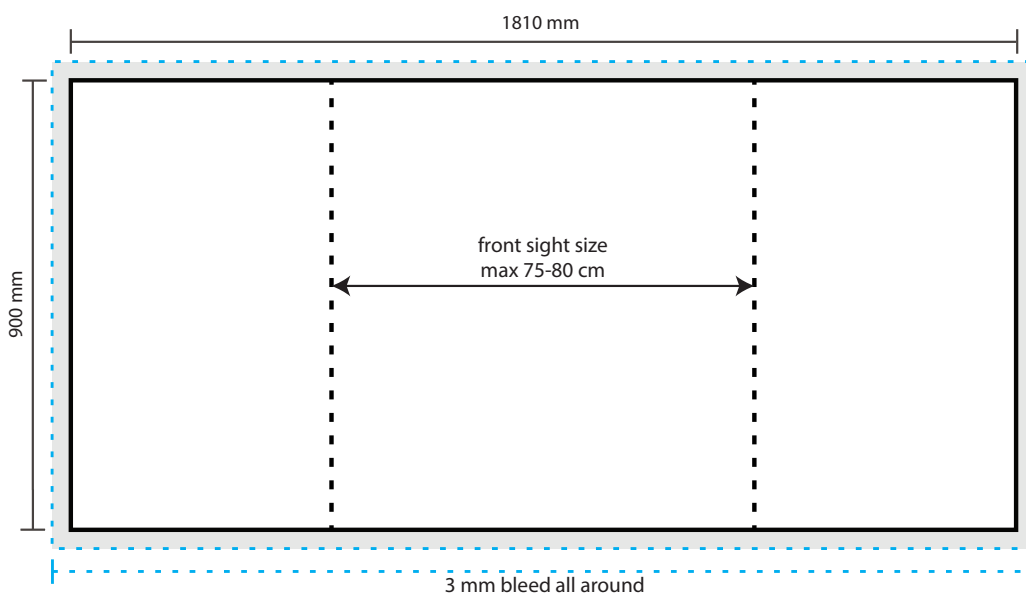

DELIVERY SPECIFICATIONS

Counter Promotie Deluxe

Layout

Document size:

Visual counter: 1810 x 900 mm (WxH)

Top board: 770 x 280 mm (WxH)

Layout size

Provide 3 mm bleed all around on which you let the image continue. This will prevent any visible white edge on the panels of your folding wall (see layout pattern).

Delivery specification:

Between 100 and 300 DPI

CMYK color profile: Europe ISO Coated FOGRA39

Format 1 on 1

Deliver as Certified PDF with cutting marks and 3 mm bleed all around.

Layout template

If you have any questions or comments, please feel free to contact us.