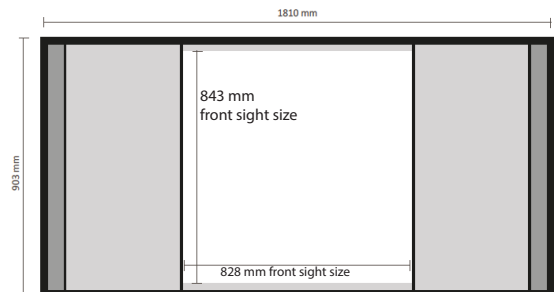

DELIVERY SPECIFICATIONS

Counter Promotie

Layout

Document size:

Topbord: 770 x 280 mm (WxH)

Counter visual: 1810 x 903 mm (WxH)

Layout size

Provide 3 mm bleed all around on which you let the image continue. This will prevent any visible white edge on the panels of your folding wall (see layout pattern).

Delivery specification:

Between 100 and 300 DPI

CMYK color profile: Europe ISO Coated FOGRA39

Format 1 on 1

Deliver as Certified PDF with cutting marks and 3 mm bleed all around.

Layout template

Actual size visual: 770 * 280 mm (B/H)

Actual size visual: 1810 * 903 mm (B/H)

If you have any questions or comments, please feel free to contact us.