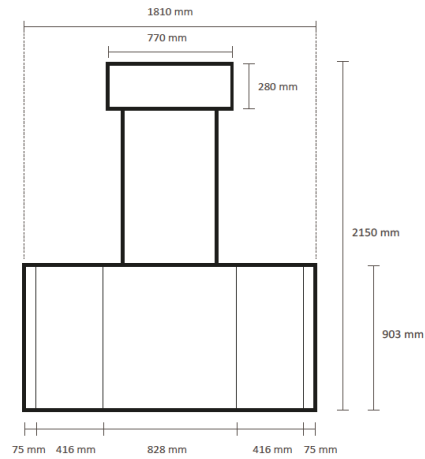

DELIVERY SPECIFICATIONS

Counter Promotie

Layout

Document size:

Topbord: 770 x 280 mm (WxH)

Counter visual: 1810 x 903 mm (WxH)

Layout size

Provide 3 mm bleed all around on which you let the image continue. This will prevent any visible white edge on the panels of your folding wall (see layout pattern).

Delivery specification:

Between 100 and 300 DPI

CMYK color profile: Europe ISO Coated FOGRA39

Format 1 on 1

Deliver as Certified PDF with cutting marks and 3 mm bleed all around.

Layout template

Actual size visual: 770 * 280 mm (B/H)

Actual size visual: 1810 * 903 mm (B/H)

If you have any questions or comments, please feel free to contact us.