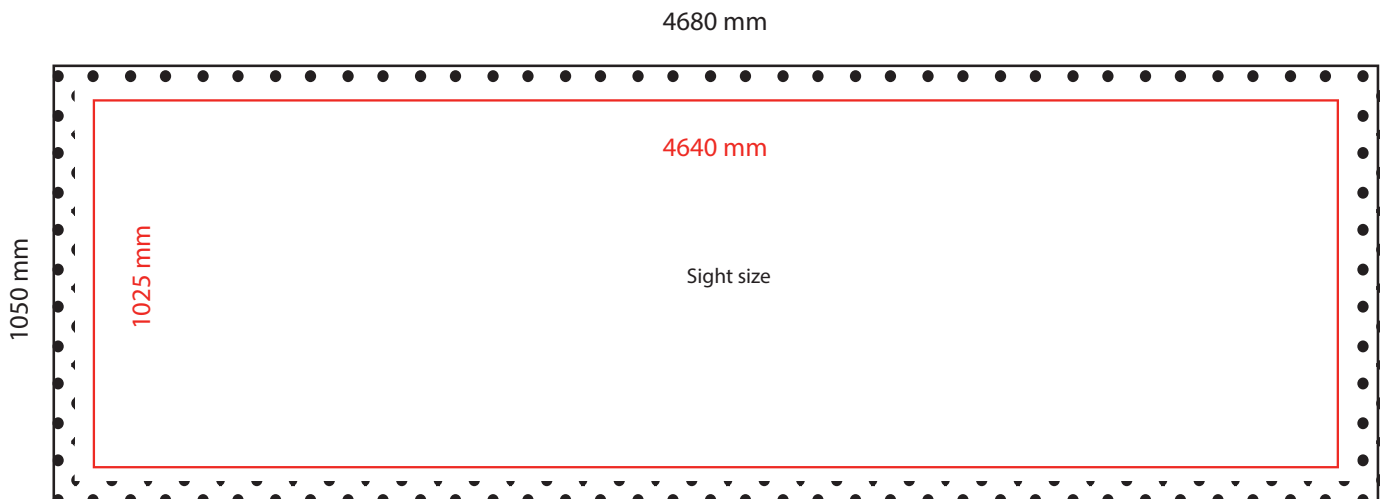

DELIVERY SPECIFICATIONS

Counter Textiel Large 1950 x 1060 x 520 mm (WxHxD)

Layout

Document size:

4680 x 1050 mm (WxH)

Layout size

Provide 3 mm bleed all around on which you let the image continue. This will prevent any visible white edge on the panels of your folding wall (see layout pattern).

Delivery specification:

Between 100 and 300 DPI

CMYK color profile: Europe ISO Coated FOGRA39

Format 1 on 1

Deliver as Certified PDF with cutting marks and 3 mm bleed all around.

Layout template

5 cm velcro (loop) at the back