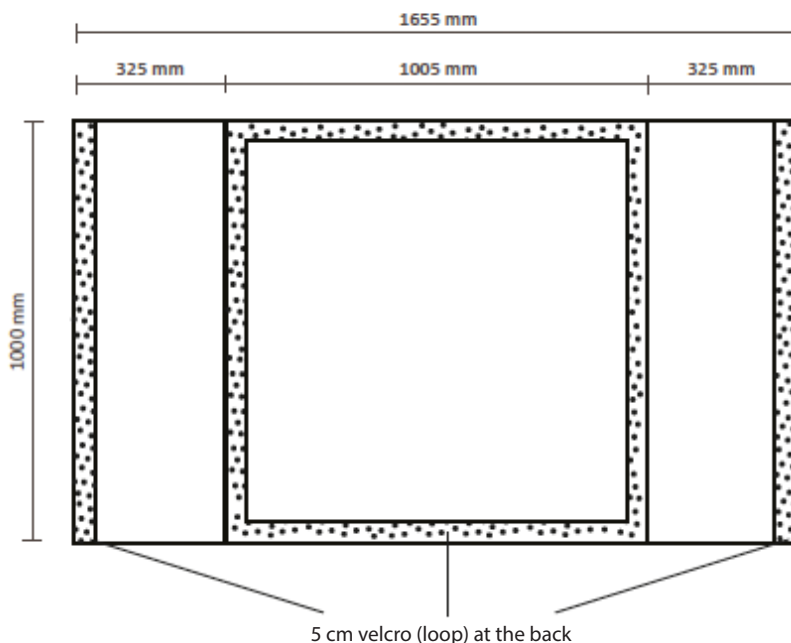

DELIVERY SPECIFICATIONS

Counter Textile Medium 1060 x 1020 x 400 mm (WxHxD)

Layout

Document size:

1655 x 1000 mm (WxH)

Layout size

Provide 3 mm bleed all around on which you let the image continue. This will prevent any visible white edge on the panels of your folding wall (see layout pattern).

Delivery specification:

Between 100 and 300 DPI

CMYK color profile: Europe ISO Coated FOGRA39

Format 1 on 1

Deliver as Certified PDF with cutting marks and 3 mm bleed all around.

Layout template

If you have any questions or comments, please feel free to contact us.