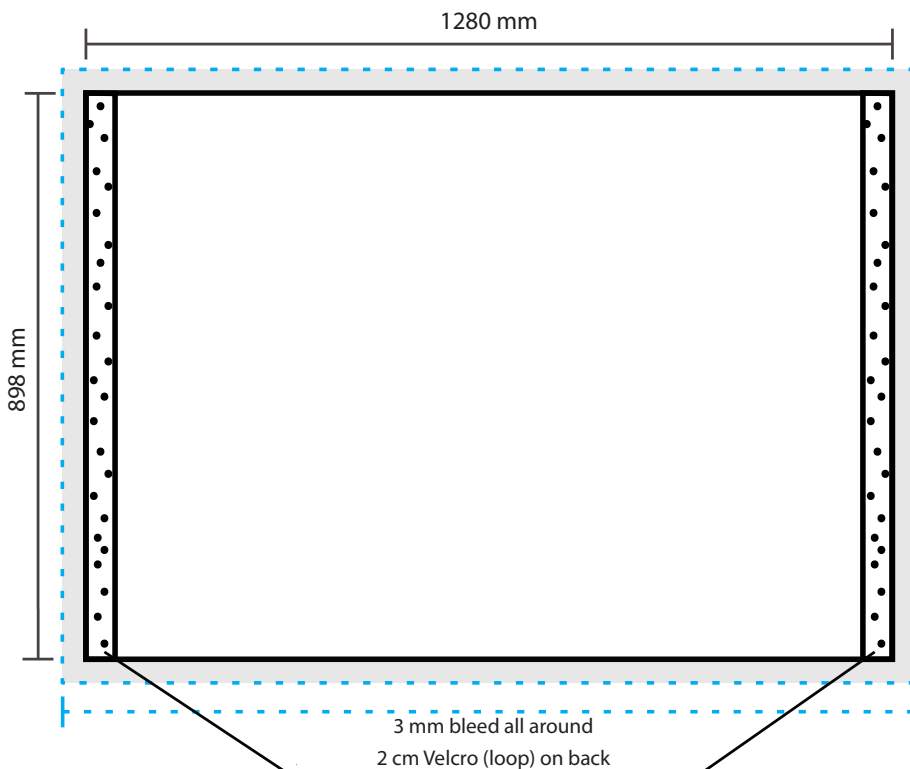

Layout template

If you have any questions or comments, please feel free to contact us.