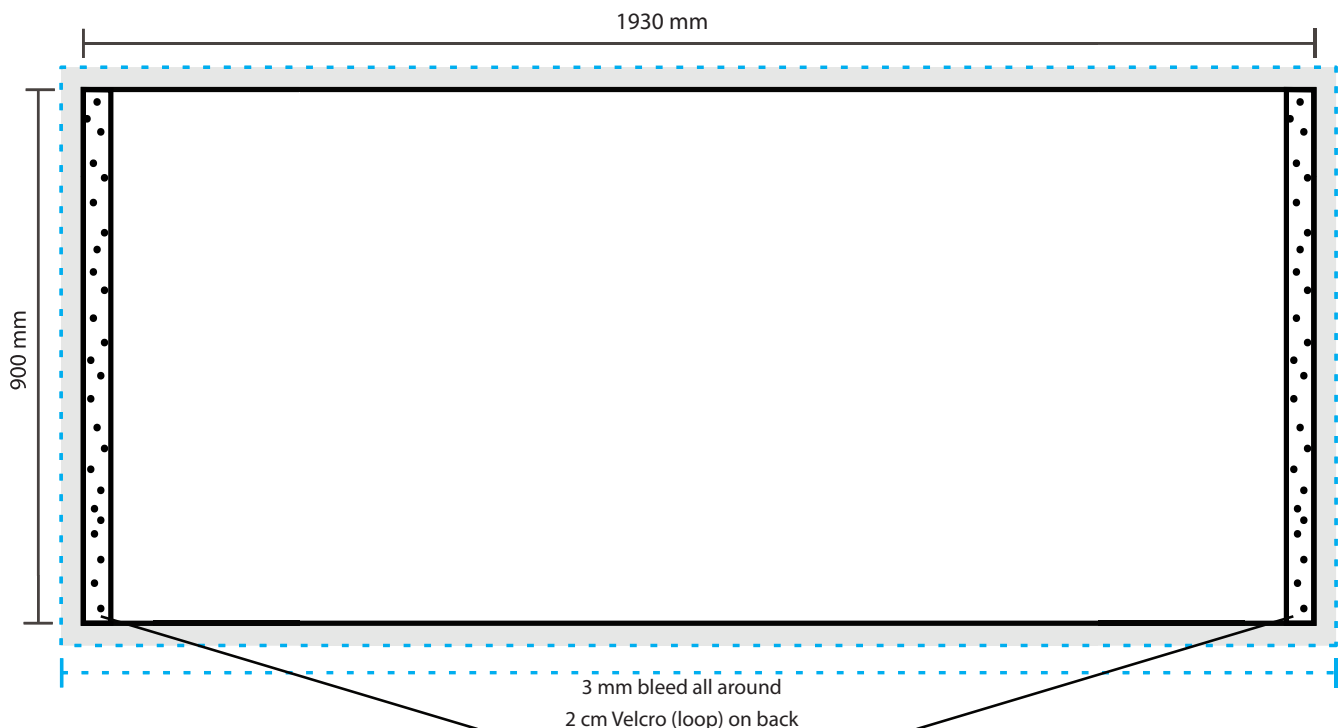

Layout template

If you have any questions or comments, please feel free to contact us.