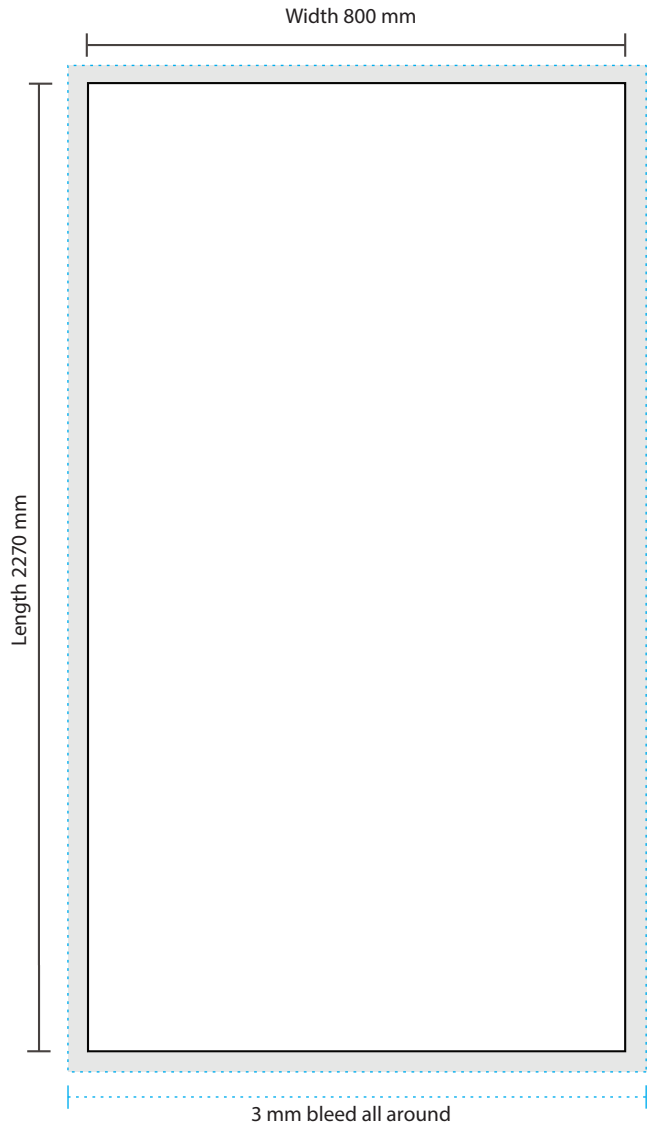

DELIVERY SPECIFICATIONS

Wave Frame 800 x 2270 mm (WxH)

Layout

Document size:

800 x 2270 mm (WxH)

Layout size

Provide 3 mm bleed all around on which you let the image continue. This will prevent any visible white edge on the panels of your folding wall (see layout pattern).

Delivery specification:

Between 100 and 300 DPI

CMYK color profile: Europe ISO Coated FOGRA39

Format 1 on 1

Deliver as Certified PDF with cutting marks and 3 mm bleed all around.

Layout template

If you have any questions or comments, please feel free to contact us.