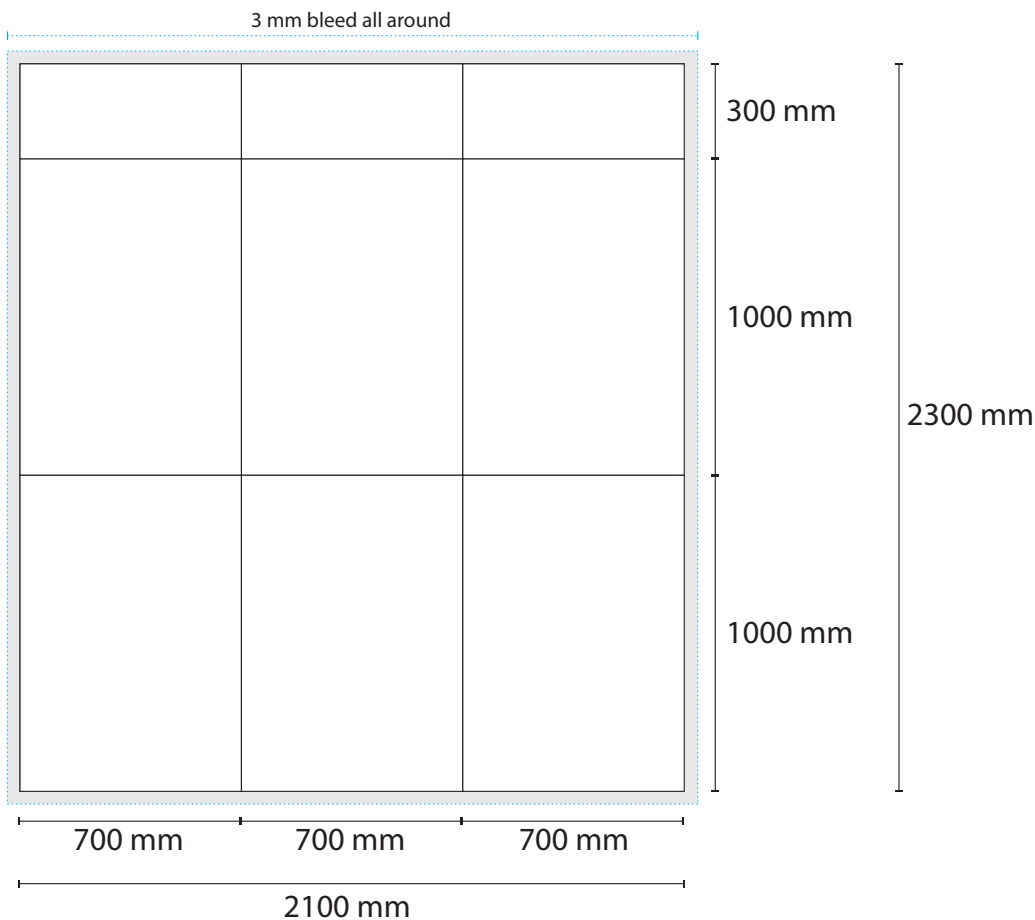

DELIVERY SPECIFICATIONS

Folding wall 3x3

Layout

Document size:

2100 x 2300 mm (WxH)

Layout size

Provide 3 mm bleed all around on which you let the image continue. This will prevent any visible white edge on the panels of your folding wall (see layout pattern).

Delivery specification:

Between 100 and 300 DPI

CMYK color profile: Europe ISO Coated FOGRA39

Format 1 on 1

Deliver as Certified PDF with cutting marks and 3 mm bleed all around.

Layout template

If you have any questions or comments, please feel free to contact us.