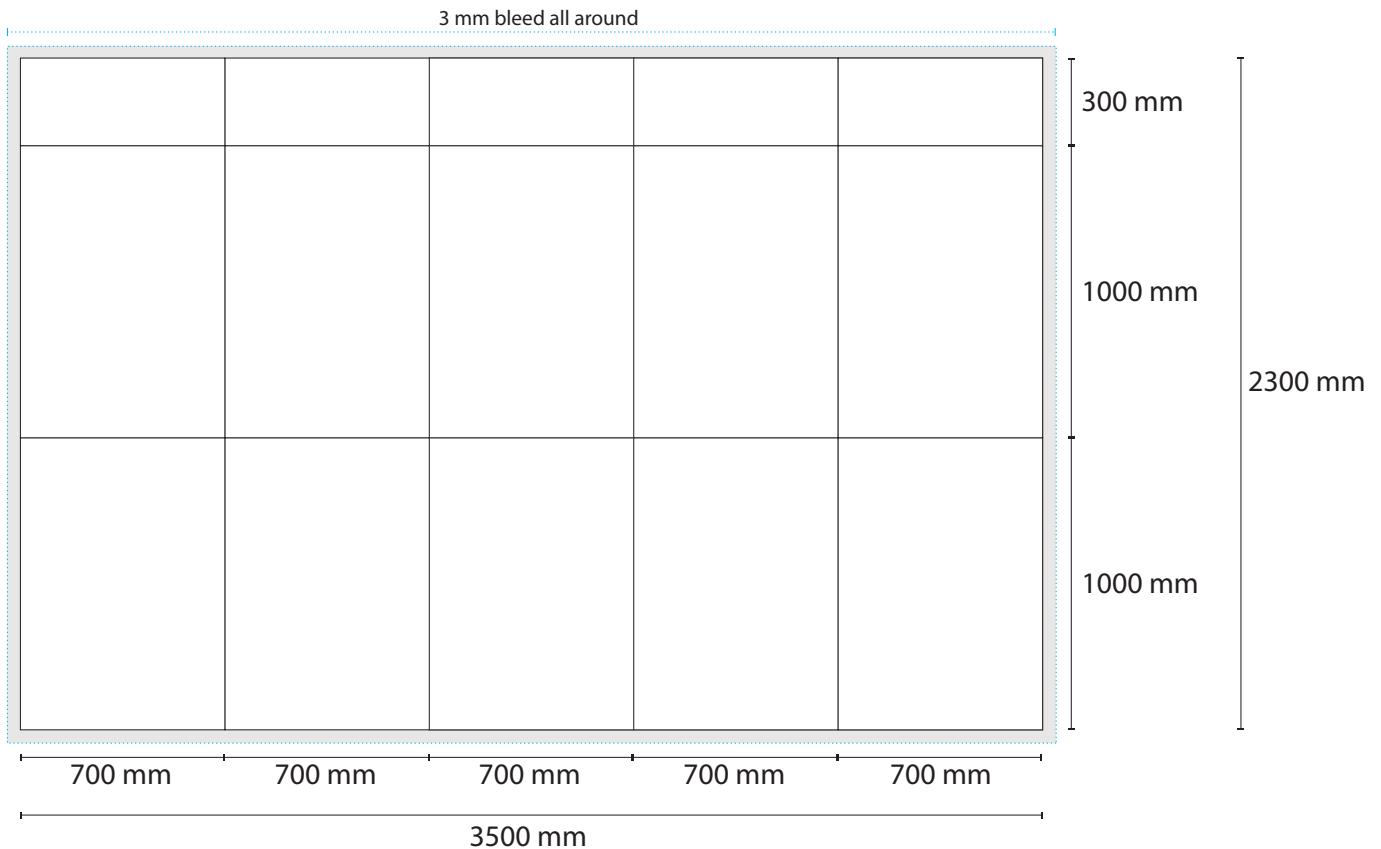

DELIVERY SPECIFICATIONS

Folding wall 5x3

Layout

Document size:

3500 x 2300 mm (WxH)

Layout size

Provide 3 mm bleed all around on which you let the image continue. This will prevent any visible white edge on the panels of your folding wall (see layout pattern).

Delivery specification:

Between 100 and 300 DPI

CMYK color profile: Europe ISO Coated FOGRA39

Format 1 on 1

Deliver as Certified PDF with cutting marks and 3 mm bleed all around.

Layout template

If you have any questions or comments, please feel free to contact us.