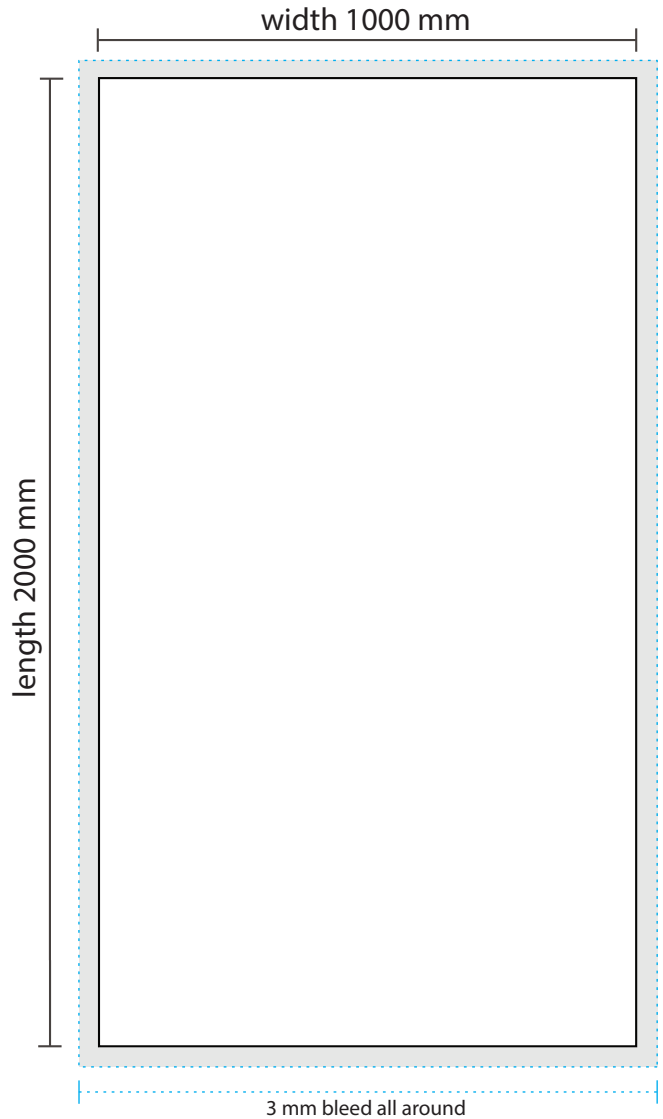

DELIVERY SPECIFICATIONS

Media Banner 1000 x 2000 mm (WxH)

Layout

Document size:

1000 x 2000 mm (WxH)

Layout size

Make sure there is at least a 3 mm bleed all around the image. This way you will avoid any visible white edge on your Media Banner(see layout pattern).

Delivery specification:

Between 100 and 300 DPI

CMYK color profile: Europe ISO Coated FOGRA39

Format 1 on 1

Deliver as Certified PDF with cutting marks and 3 mm bleed all around.

Layout template

If you have any questions or comments, please feel free to contact us.