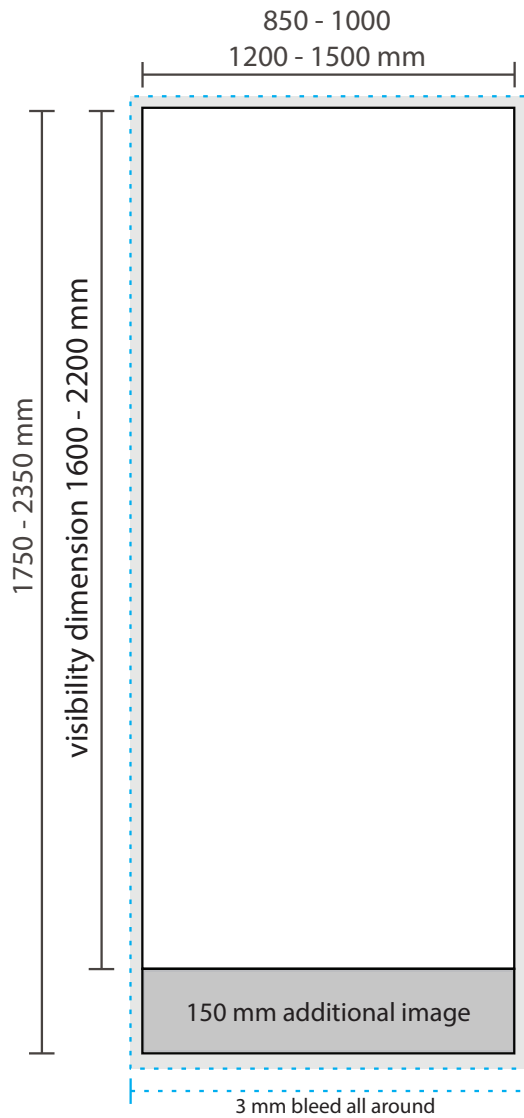

DELIVERY SPECIFICATIONS

Roll up Banner Premium 850 - 1000 - 1200 - 1500 x 2000 mm (W/H)

Layout

Document size:

Width 850 - 1000 - 1200 - 1500 mm
Height 1600 - 2200 mm

Layout size (including 3 mm bleed)

Width 856 - 1006 - 1206 - 1506 mm
Height 1606 - 2206 mm

Note:

The lower 150 mm are not visible because of mounting in the cassette. Do let the image continue in this extra 150 mm to avoid a possible visible white edge in the cassette and the end of the print is not visible. Keep this in mind with the layout! (see layout pattern)

Delivery specification:

Between 100 and 300 DPI
CMYK color profile: Europe ISO Coated FOGRA39
Format 1 on 1
Deliver as Certified PDF with cutting marks and 3 mm bleed all around.

Layout template

If you have any questions or comments, please feel free to contact us.