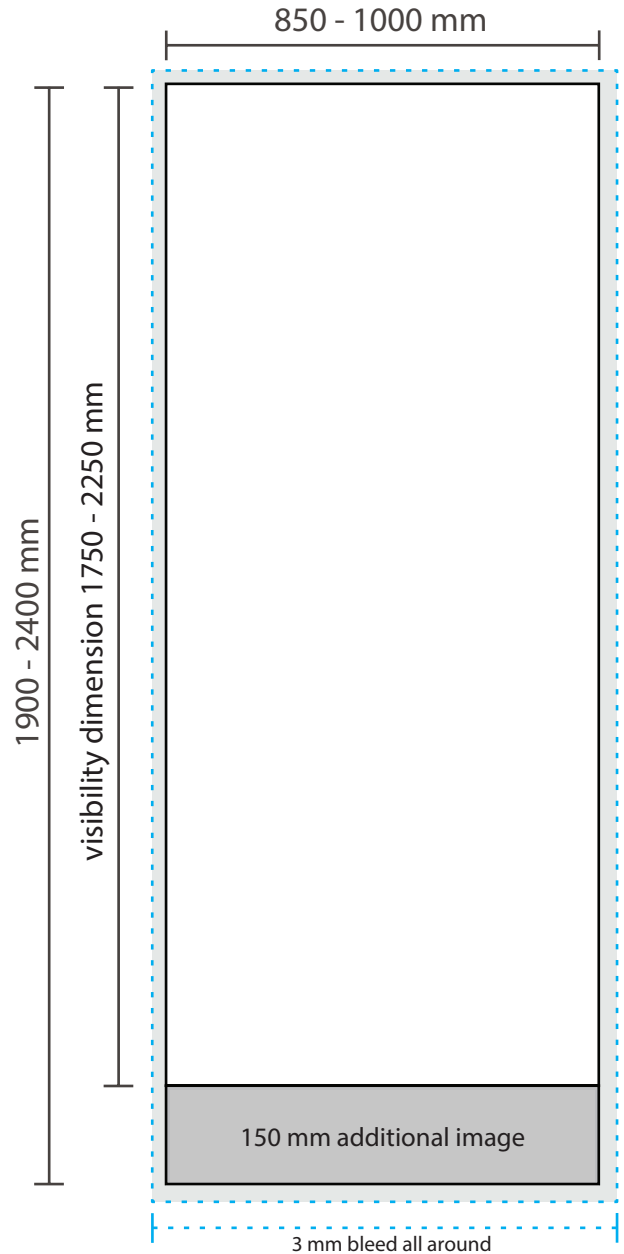

DELIVERY SPECIFICATIONS

Roll up Banner Deluxe 850 - 1000 x 1750 - 2250 mm (W/H)

Layout

Document size:

Width 850 - 1000 mm
Height from 1900 to 2400 mm

Layout size (including 3 mm bleed)

Width 856 - 1006 mm
Height from 1906 - 2406 mm

Note:

The banners are adjustable in height from 175 to 225 cm. The lower 150 mm are not visible because of mounting in the cassette. Do let the image continue in this extra 150 mm to avoid a possible visible white edge in the cassette and the end of the print is not visible. Keep this in mind with the layout (see layout grid).!

Delivery specification:

Between 100 and 300 DPI
CMYK color profile: Europe ISO Coated FOGRA39
Format 1 on 1
Deliver as Certified PDF with cutting marks and 3 mm bleed all around.

Layout template

If you have any questions or comments, please feel free to contact us.