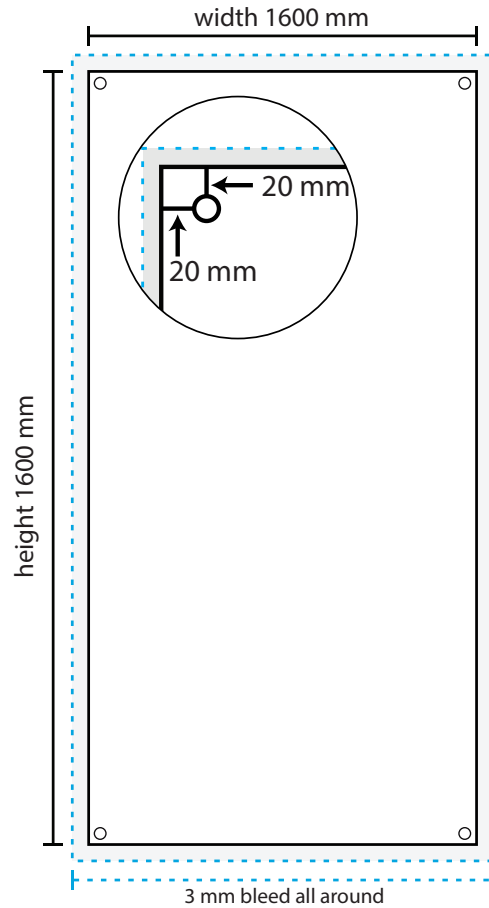

DELIVERY SPECIFICATIONS

X - banner 600 x 1600 mm (WxH)

Layout

Document size:

600 x 1600 mm (WxH)

Layout size

Provide at least 3 mm of bleed all around on which you let the image run. This way you will avoid any visible white edge on your banner (see layout grid).

Delivery specification:

Between 100 and 300 DPI

CMYK color profile: Europe ISO Coated FOGRA39

Format 1 on 1

Deliver as Certified PDF with cutting marks and 3 mm bleed all around.

Layout template

If you have any questions or comments, please feel free to contact us.