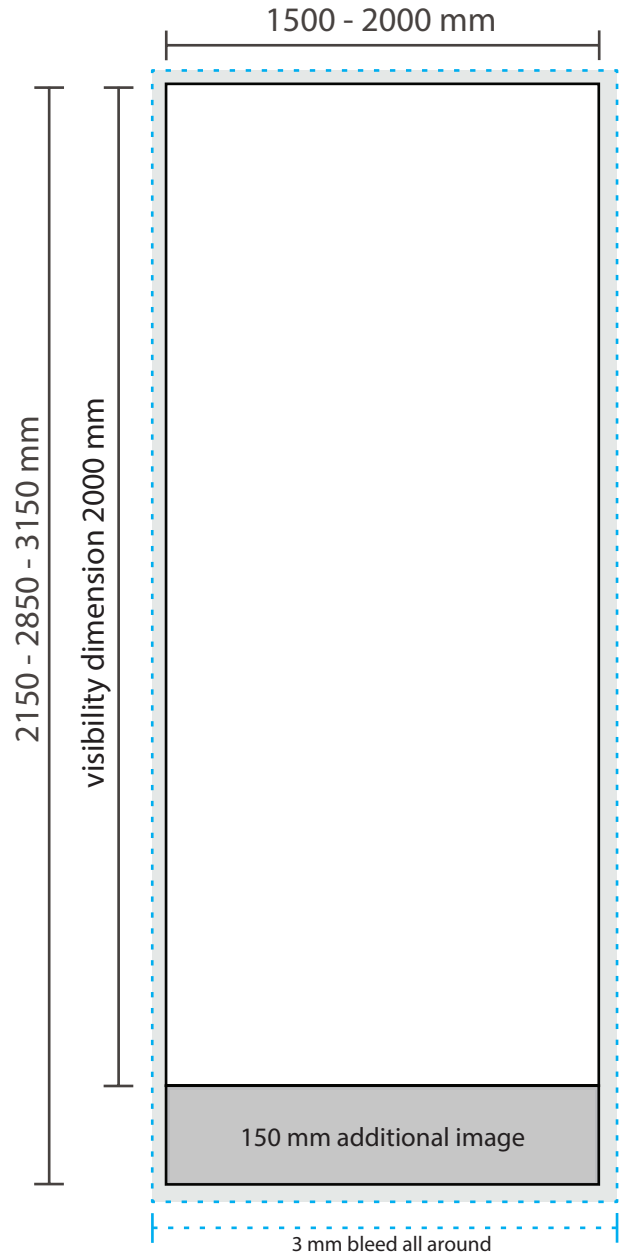

DELIVERY SPECIFICATIONS

Roll up Banner Extreme 1500 x 2000 - 2700 / 2000 x 2000 - 3000 mm (W/H)

Layout

Document size:

Width 1500 - 2000 mm

Height from 2150 up to 2850 en 3150 mm

Layout size (including 3 mm bleed)

Width 1506 - 2006 mm

Height from 2156 up to 2856 en 3156 mm

Note:

The banner with width 150 cm is adjustable in height from 200 to 270 cm. The banner with width 200 cm is adjustable in height from 200 to 300 cm. The lower 150 mm are not visible because of mounting in the roll cassette. In this way you can avoid a visible white edge in the cassette and the end of the print is not visible. Keep this in mind with the layout (see layout grid)!

Delivery specification:

Between 100 and 300 DPI

CMYK color profile: Europe ISO Coated FOGRA39

Format 1 on 1

Deliver as Certified PDF with cutting marks and 3 mm bleed all around.

Layout template

If you have any questions or comments, please feel free to contact us.