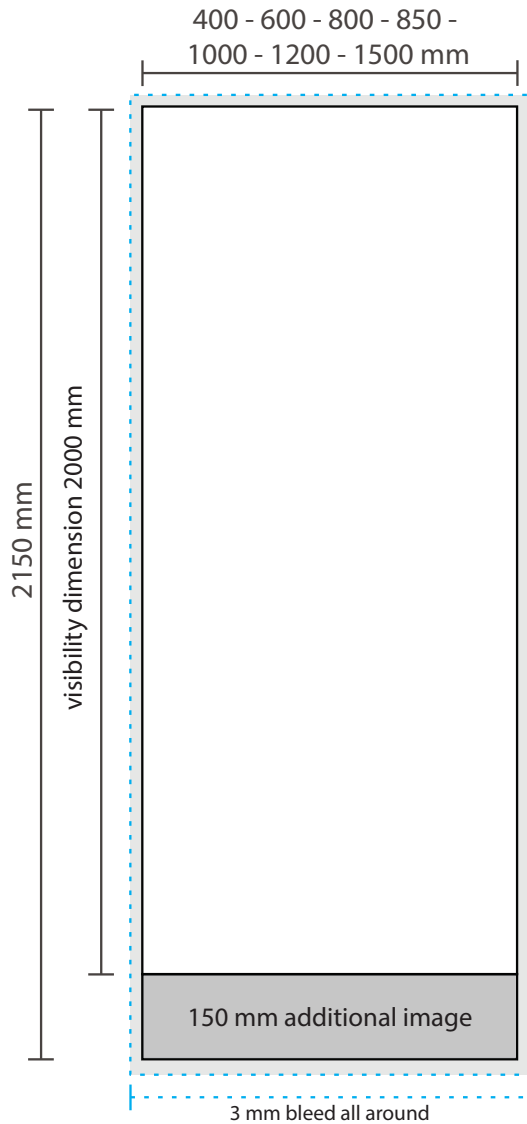

DELIVERY SPECIFICATIONS

Roll up Banner Basic 400 - 600 - 800 - 850 - 1000 - 1200 - 1500 x 2000 mm (W/H)

Layout

Document size:

Width 400 - 600 - 800 - 850 - 1000 - 1200 - 1500 mm
Height 2150 mm

Layout size (including 3 mm bleed):

Width 406 - 606 - 806 - 856 - 1006 - 1206 - 1506 mm
Height 2156 mm

Note:

The lower 150 mm are not visible because of mounting in the cassette. Do let the image continue in this extra 150 mm to avoid a possible visible white edge in the cassette and the end of the print is not visible. Keep this in mind with the layout! (see layout pattern)

Delivery specification:

Between 100 and 300 DPI
CMYK color profile: Europe ISO Coated FOGRA39
Format 1 on 1
Deliver as Certified PDF with cutting marks and 3 mm bleed all around.

Layout template

If you have any questions or comments, please feel free to contact us.