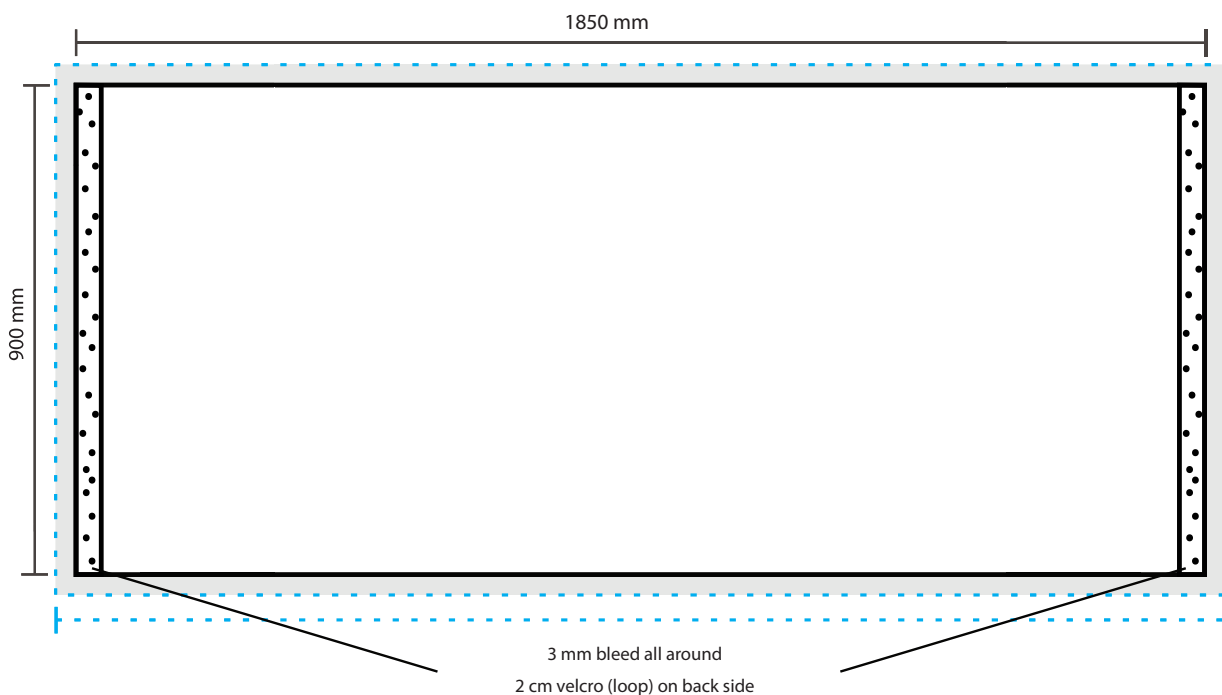

Layout template

If you have any questions or comments, please feel free to contact us.