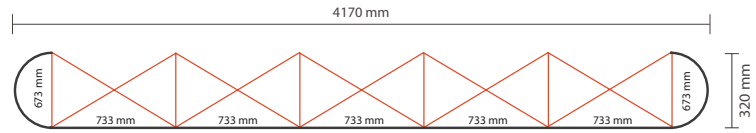

DELIVERY SPECIFICATIONS

Pop up wall 5 x 3 straight- 417 x 224 x 32 cm (WxHxD).

Layout

Document size:

5 panels front:
Width 733 mm
Height 2235 mm
2 panels left/right side:
Width 673 mm
Height 2235 mm
5 panels rear side:
Width 733 mm
Height 2235 mm

Layout size (including 3 mm bleed):

5 panels front:
Width 739 mm
Height 2241 mm
2 panels left/right side:
Width 679 mm
Height 2241 mm
5 panels rear side:
Width 739 mm
Height 2241 mm

Note:

Front side
Number of print lanes: 7
Actual size per print lane:
*Front, 5 panels: 733 * 2235mm (W/H)
*Left/right side, 2 panels: 673 * 2235mm (W/H)
Actual total size: 5011 * 2235mm (W/H)

Back side

Number of additional print lanes: 5
Actual size per print lane: 733 * 2235mm (W/H)
Actual total size: 3665 * 2235mm (W/H)

Delivery specification:

Between 100 and 300 DPI
CMYK color profile: Europe ISO Coated FOGRA39
Format 1 on 1
Deliver as Certified PDF with cutting marks
and 3 mm bleed all around.

Layout template

front overview