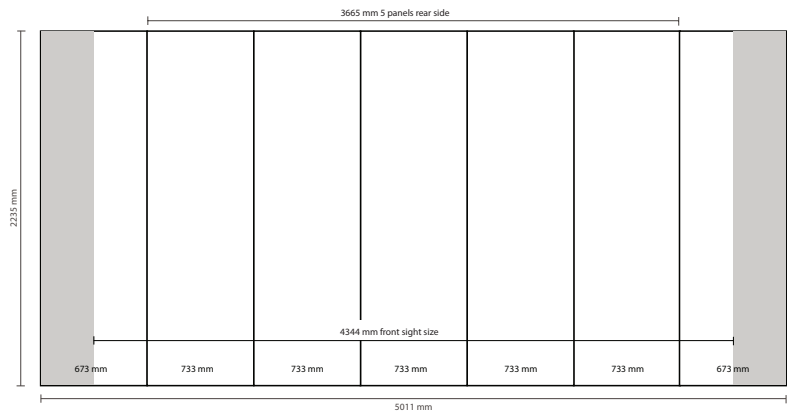

layout pattern front and back cover