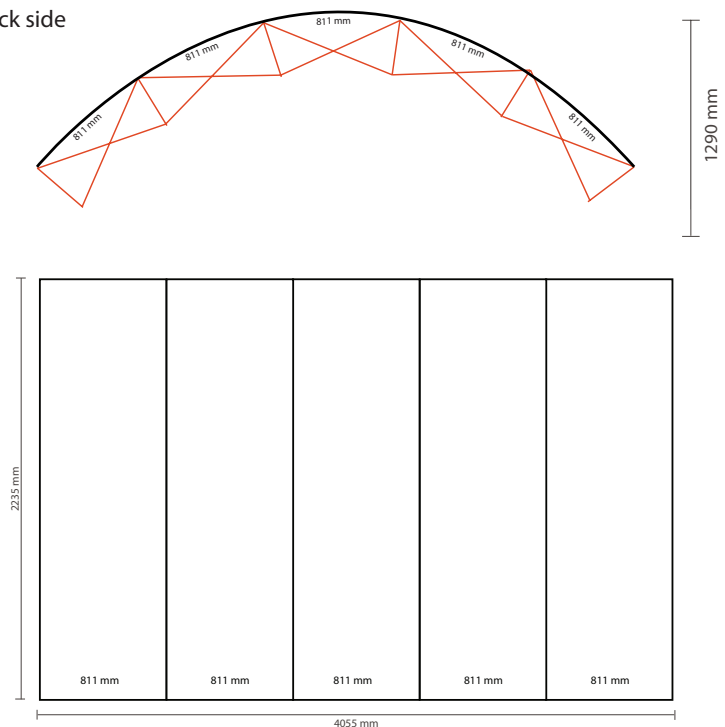

DELIVERY SPECIFICATIONS

Pop up wall 5 x 3 curved – 341 x 224 x 129 cm (WxHxD).

Layout

FRONT SIDE:

Document format front end:

Width 673 mm

Height 2235 mm

Layout size front (including 3mm bleed):

Width 679 mm

Height 2241 mm

Note:

Number of print lanes: 7

Actual size per print lane: 673 * 2235mm (W/H)

Actual total size: 4711 * 2235mm (W/H)

BACK SIDE:

Document size back cover:

Width 811 mm

Height 2235 mm

Layout size back (including 3mm bleed):

Width 817 mm

Height 2241 mm

Note:

Number of additional print lanes: 5

Actual size per print lane: 811 * 2235mm (W/H)

Actual total size: 4055 * 2235mm (W/H)

Delivery specification:

Between 100 and 300 DPI

CMYK color profile: Europe ISO Coated FOGRA39

Format 1 on 1

Deliver as Certified PDF with cutting marks and 3 mm bleed all around.

Layout template

front side

back side

If you have any questions or comments, please feel free to contact us.