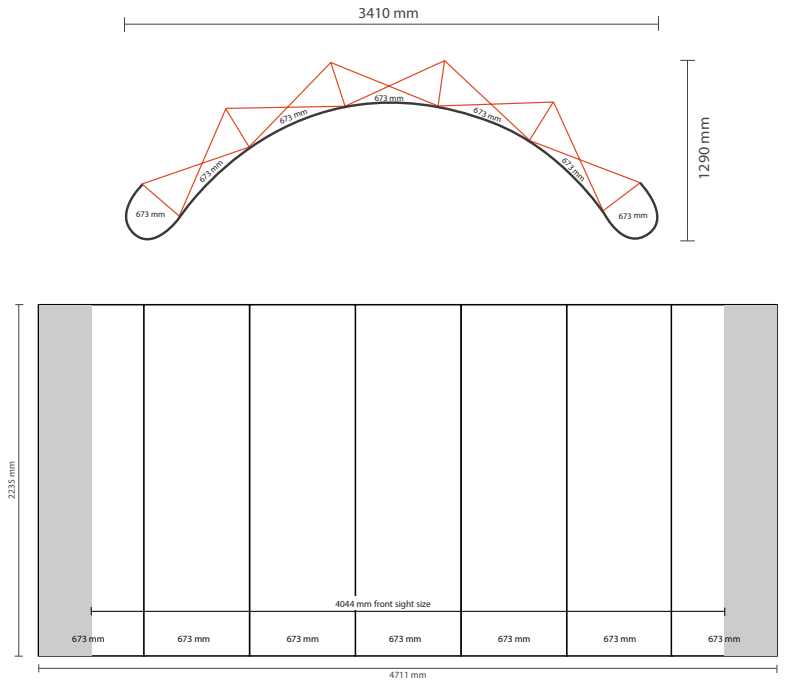

DELIVERY SPECIFICATIONS

Pop up wall 5 x 3 curved – 341 x 224 x 129 cm (WxHxD).

Layout

FRONT SIDE:

Document format front end:

Width 673 mm

Height 2235 mm

Layout size front (including 3mm bleed):

Width 679 mm

Height 2241 mm

Note:

Number of print lanes: 7

Actual size per print lane: 673 * 2235mm (W/H)

Actual total size: 4711 * 2235mm (W/H)

BACK SIDE:

Document size back cover:

Width 811 mm

Height 2235 mm

Layout size back (including 3mm bleed):

Width 817 mm

Height 2241 mm

Note:

Number of additional print lanes: 5

Actual size per print lane: 811 * 2235mm (W/H)

Actual total size: 4055 * 2235mm (W/H)

Delivery specification:

Between 100 and 300 DPI

CMYK color profile: Europe ISO Coated FOGRA39

Format 1 on 1

Deliver as Certified PDF with cutting marks and 3 mm bleed all around.

Layout template

front side